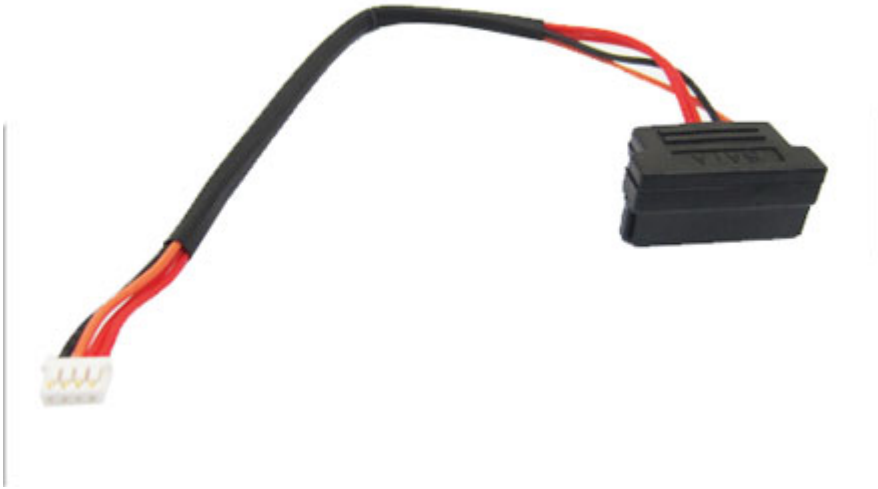

19.95 EUR  
incl. 19% VAT, plus [shipping](#)

■ Intel 4 pin Power to 15 Pin SATA  
15 cm  
eg. for Intel NUC DE3815TYBE Mainboard